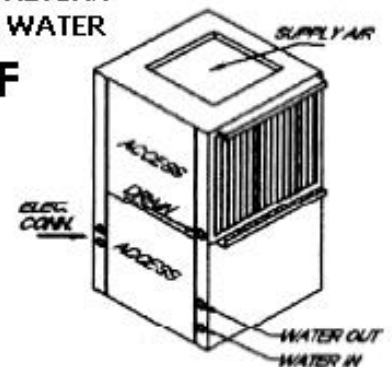

## Vertical Units

DISCHARGE OF 'LE' CONFIGURATION

DISCHARGE OF 'RE' CONFIGURATION

LEFT RETURN  
FRONT WATER

**LF**

HP024H  
& UP TO  
HPx060H

DISCHARGE OF 'LE' CONFIGURATION

DISCHARGE OF 'RE' CONFIGURATION

LEFT RETURN  
BOTTOM WATER

**LB**

HP012H  
& UP TO  
HP018H

HPX090H  
& UP TO  
HPX0120H

RIGHT RETURN  
FRONT WATER

**RF**

HPX072H &  
HPX144H

RIGHT RETURN  
BOTTOM WATER

**RB**