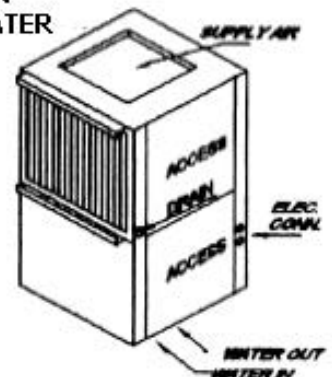

## Vertical Units

DISCHARGE OF 'LE' CONFIGURATION

DISCHARGE OF 'RE' CONFIGURATION

LEFT RETURN  
FRONT WATER

**LF**

HP024H  
& UP TO  
HPx060H

DISCHARGE OF 'LE' CONFIGURATION

DISCHARGE OF 'RE' CONFIGURATION

LEFT RETURN  
BOTTOM WATER

**LB**

HP012H  
& UP TO  
HP018H

HPX090H  
& UP TO  
HPX0120H

RIGHT RETURN  
FRONT WATER

**RF**

HPX072H &  
HPX144H

RIGHT RETURN  
BOTTOM WATER