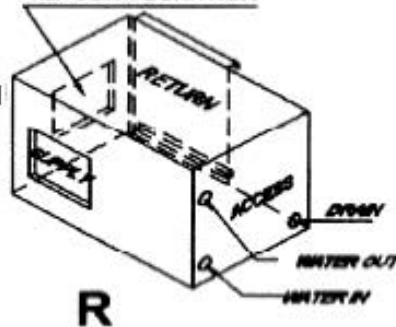

## Vertical Units

DISCHARGE OF 'LE' CONFIGURATION

DISCHARGE OF 'RE' CONFIGURATION

LEFT RETURN  
FRONT WATER

**LF**

HP024H  
& UP TO  
HPx060H

DISCHARGE OF 'LE' CONFIGURATION

DISCHARGE OF 'RE' CONFIGURATION

LEFT RETURN  
BOTTOM WATER

**LB**

HP012H  
& UP TO  
HP018H

HPX090H  
& UP TO  
HPX0120H

RIGHT RETURN  
FRONT WATER

**RF**

HPX072H &  
HPX144H

RIGHT RETURN  
BOTTOM WATER