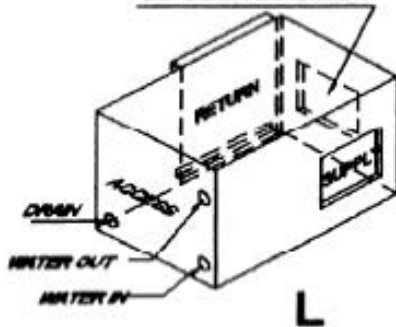

## Vertical Units

DISCHARGE OF 'LE' CONFIGURATION

DISCHARGE OF 'RE' CONFIGURATION

LEFT RETURN  
FRONT WATER

**LF**

HP024H  
& UP TO  
HPx060H

DISCHARGE OF 'LE' CONFIGURATION

DISCHARGE OF 'RE' CONFIGURATION

LEFT RETURN  
BOTTOM WATER

**LB**

HP012H  
& UP TO  
HP018H

HPX090H  
& UP TO  
HPX0120H

RIGHT RETURN  
FRONT WATER

**RF**

HPX072H &  
HPX144H

RIGHT RETURN  
BOTTOM WATER