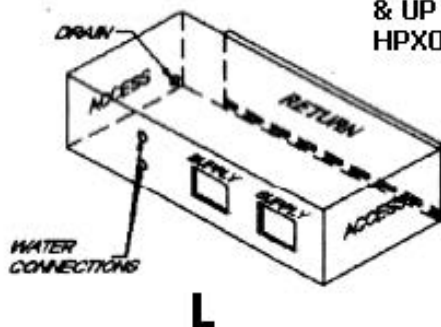

## Vertical Units

DISCHARGE OF 'LE' CONFIGURATION

DISCHARGE OF 'RE' CONFIGURATION

LEFT RETURN  
FRONT WATER

**LF**

HP024H  
& UP TO  
HPx060H

DISCHARGE OF 'LE' CONFIGURATION

DISCHARGE OF 'RE' CONFIGURATION

LEFT RETURN  
BOTTOM WATER

**LB**

HP012H  
& UP TO  
HP018H

HPX090H  
& UP TO  
HPX0120H

RIGHT RETURN  
FRONT WATER

**RF**

HPX072H &  
HPX144H

RIGHT RETURN  
BOTTOM WATER

**RB**