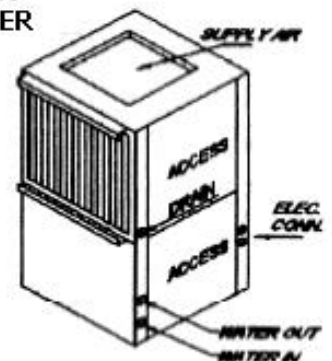

## Vertical Units

DISCHARGE OF 'LE' CONFIGURATION

DISCHARGE OF 'RE' CONFIGURATION

LEFT RETURN  
FRONT WATER

**LF**

HP024H  
& UP TO  
HPx060H

DISCHARGE OF 'LE' CONFIGURATION

DISCHARGE OF 'RE' CONFIGURATION

LEFT RETURN  
BOTTOM WATER

**LB**

HP012H  
& UP TO  
HP018H

HPX090H  
& UP TO  
HPX0120H

RIGHT RETURN  
FRONT WATER

**RF**

HPX072H &  
HPX144H

RIGHT RETURN  
BOTTOM WATER