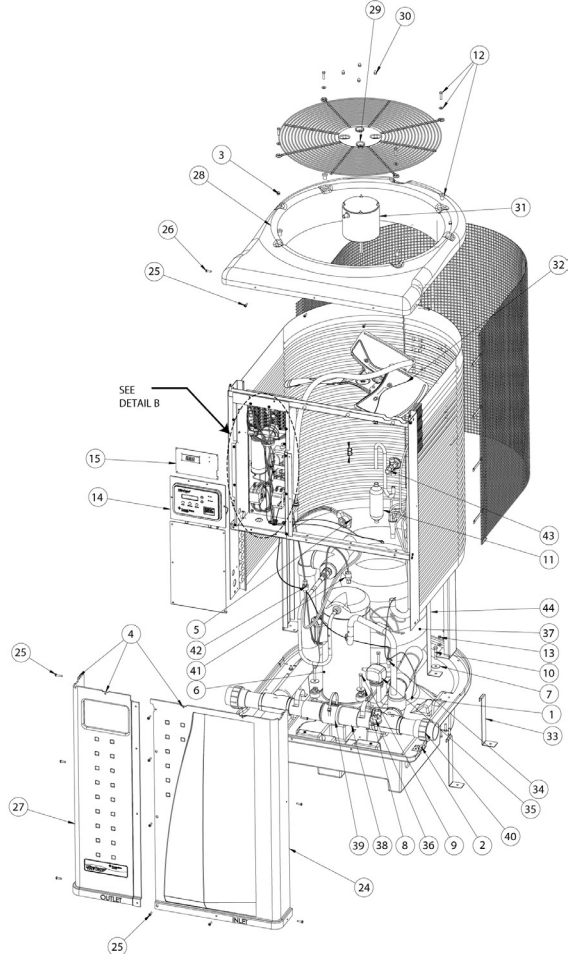

DETAIL B – Three Phase

Item	Part No.	Description
ULTRATEMP REPLACEMENT PARTS		

1	473665	PROBE THERMISTOR DEFROST SENSOR
2	470284	NUT, J-CLIP
3	473285	NUT, 1/4-20 SS ACORN
4	470281	NUT, U-CLIP
5	473732	WIRE HARNESS, COMPRESSOR (1PH-60HZ)
5	474009	WIRE HARNESS, COMPRESSOR (1PH-50HZ)
5	474010	WIRE HARNESS, COMPRESSOR (3-PHASE MODELS)
6	473734Z	COMPRESSOR, SCROLL ZP83 (MODEL 120, 120HC, 140, 140 HC)