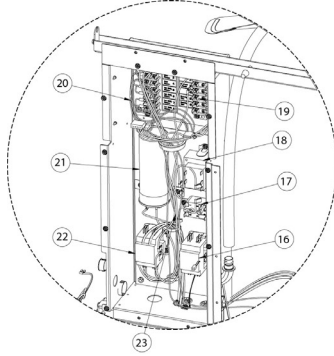

ULTRATEMP® HEAT PUMP

460928, 460929, 460930, 460931, 460932, 460933, 460934, 460935, 460936, 460937,
460938, 460958, 460959, 460960, 460961, 460962, 460963, 460964, 460965, 460967

REPLACEMENT PARTS

DETAIL B – Single Phase