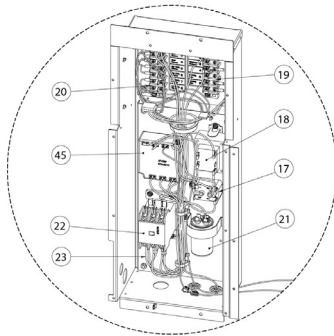

DETAIL B – Three Phase

Item	Part No.	Description
ULTRATEMP REPLACEMENT PARTS		

1	473665	PROBE THERMISTOR DEFROST SENSOR
2	470284	NUT, J-CLIP
3	473285	NUT, 1/4-20 SS ACORN
4	470281	NUT, U-CLIP
5	473732	WIRE HARNESS, COMPRESSOR (1PH-60HZ)
5	474009	WIRE HARNESS, COMPRESSOR (1PH-50HZ)
5	474010	WIRE HARNESS, COMPRESSOR (3-PHASE MODELS)
6	473734Z	COMPRESSOR, SCROLL ZP83 (MODEL 120, 120HC, 140, 140 HC)